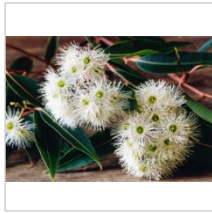

CP057
Flannel Flowers

CP060
Leucadendrons

CP063 Mixed Gum
Blossoms

CP077
Wattle

CP078 White Gum
Blossoms

CP107 Orange
Gum Blossoms

CP108
Banksia Pod

Copyright © Christopher Pearl
All Rights Reserved

*Hand Prepared Blank Greeting Cards.
Characteristics of these cards are the dark set
backgrounds and natural light, in Studio or "In Situ".*

Australian Wildflowers

Original Floral Photography

We invite members of the public to share in these
beautiful and unique cards